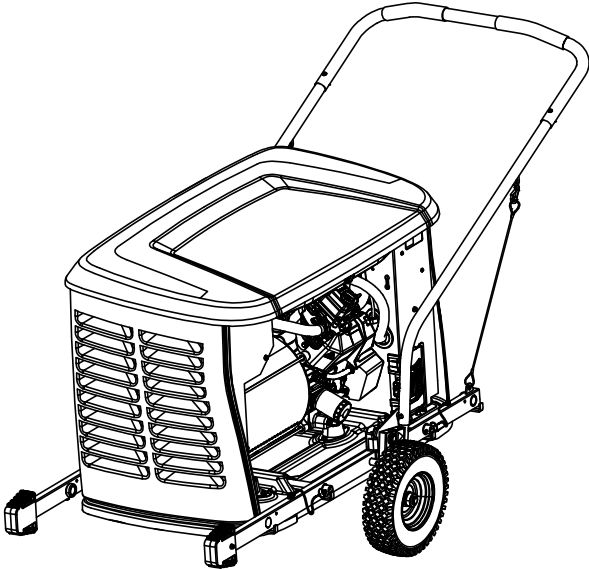

Generator Cart

Generac Accessories Generator Cart

Model: G007313-0
UPC: 696471104806

DESCRIPTION

The Generac Generator Cart is designed to allow a single individual to move and position any of the air-cooled generators without the need for additional people or equipment*. By attaching the cart to the generator through the lifting holes, the generator is lifted from the pallet by leverage and is easily wheeled to the appropriate location for final setting.

*This Generator Cart is compatible with any of the air-cooled models except for the CorePower™ and PowerPact™ Series. Additional operators may be necessary for traversing up or down grades, or raising or lowering the unit from or to flat ground. See owner's manual for more details.